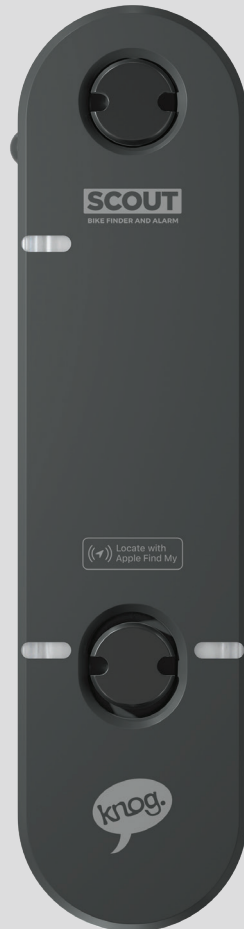

Scout

Bike Alarm & Bike Finder

USD \$59.95 / €59.95 / £54.95 / AUD \$94.95

Scout is both a super loud bike alarm and a highly accurate bike finder which allows the user to trace the location of their bike using their Apple device and Apple's 'Find my' app technology.

IN SITU USB C RECHARGEABLE:

When charging Scout, there is no need to remove the unit from the bike; simply recharge via a USB C cable.

WATER RESISTANT:

With a water resistant rating of IP65, the Scout can be left in the rain, ridden in the rain, or get wet when washing your bike without affecting the functionality.

INTELLIGENT LED'S:

Multi-functional LED's allow the user to clearly see if their Scout is alarmed, paired and the status of the battery.

LOUD PIEZO ALARM:

The alarm is impossible to ignore at 85 Decibels, which is louder than a truck, but not quite as loud as a helicopter.

SECURE MOUNTING:

Scout attaches to your bike via the bottle cage mounts using tamper-proof security screws.

OVERT OR DISCREET PROTECTION:

With 2 Scout colour options to pick from, the rider can decide how overt they wish to make their Scout; the functionality remains the same.